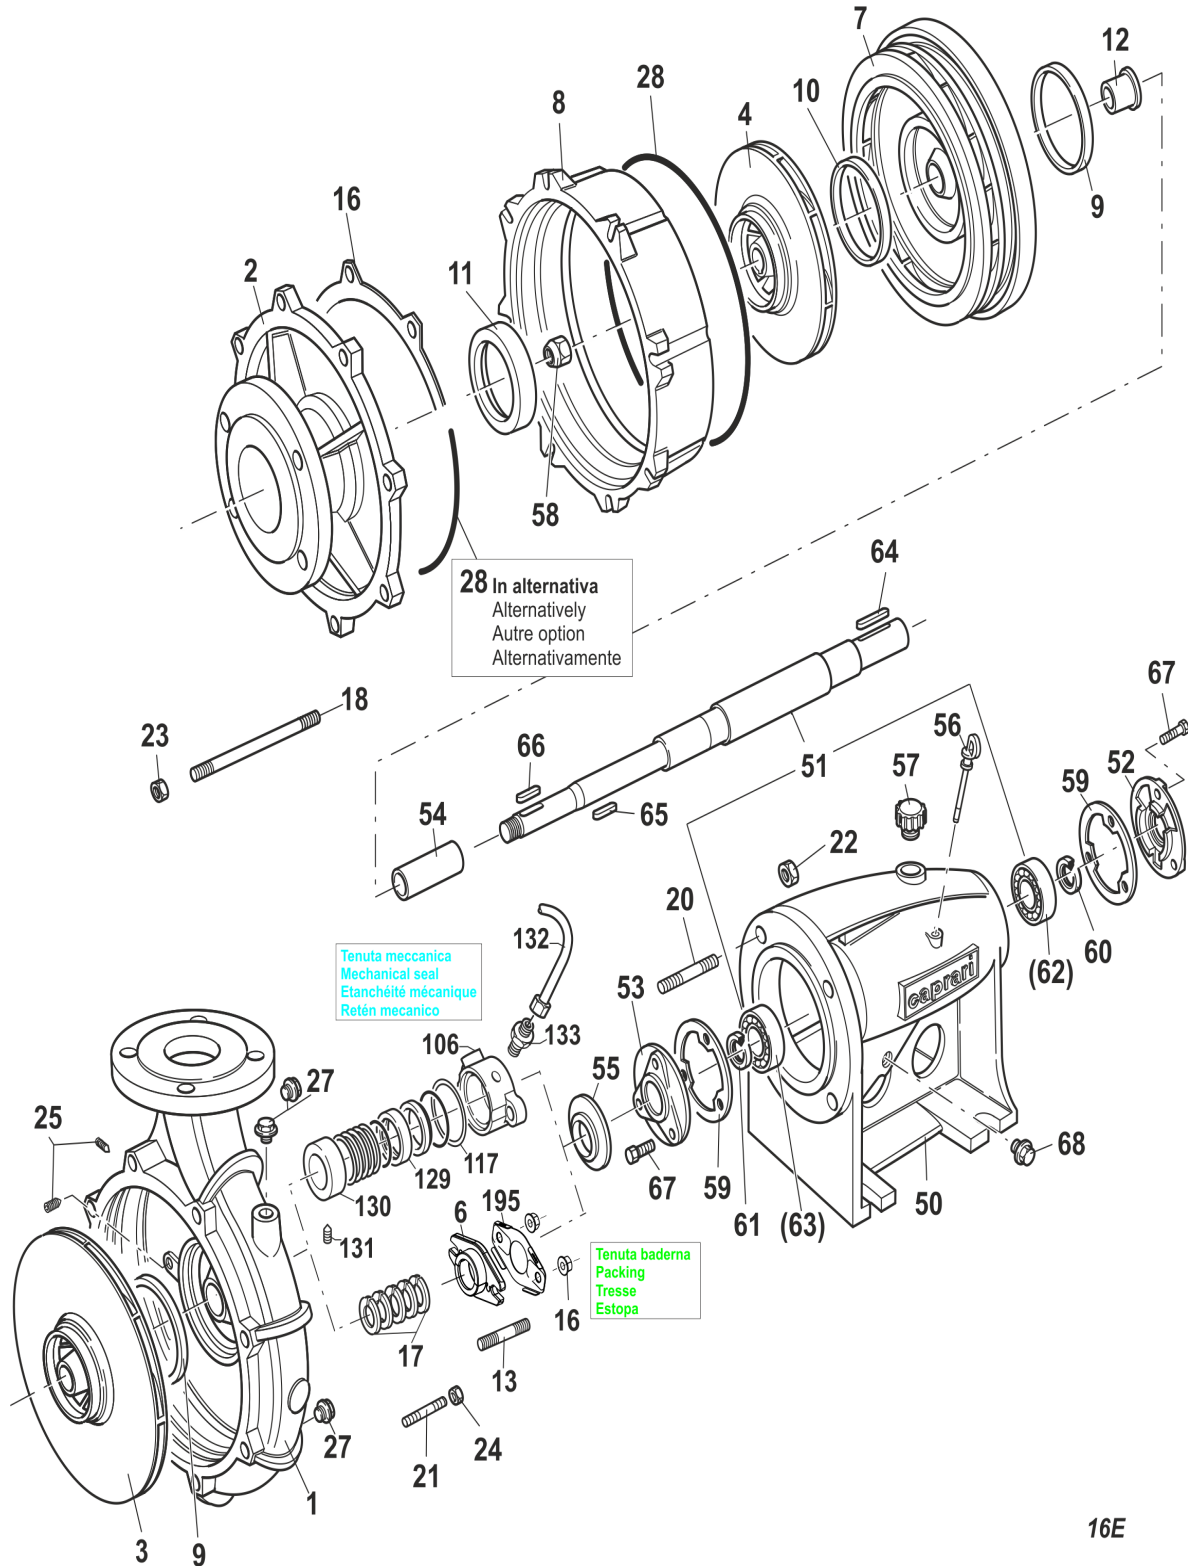

780863 - MEC-MR100/2A HORIZONTAL PUMP

COMPONENTS LIST

Pos.	Code	Serial N°	Description	Qty
1	400103	MEC100/420-1	DELIVERY CASING	1 PZ
2	400400	MEC100/420-3	SUCTION COVER	1 PZ
3	400817	MEC100/420-5A	IMPELLER D.420	1 PZ
4	400827	MEC100/331-5A	IMPELLER D.330	1 PZ
6	411313	P65-8	STUFFING BOX	2 PZ
7	430388	MECM100-73	DIFFUSER	1 PZ
8	430391	MECM125-74	STAGE CASING	1 PZ
9	440540	MEC100/420-165A	WEAR RING	2 PZ
10	440540	MEC100/420-165A	WEAR RING	1 PZ
11	440541	MEC100/420-165B	WEAR RING	1 PZ
12	410717	MECM100-10	SPACER SLEEVE	1 PZ
16	330738	MEC125/420-141	GASKET FOR SUCTION COVER	2 PZ
17	330346	MEC100/420-33	PACKING	7 PZ
18	300613	PS01096	SPECIAL STUD M16X164 (TO DRAW)	12 PZ
20	300380	PN0721	STUD M20(6G/6G)X45 UNI5909/DIN938-5.8	4 PZ
21	300398	PN02011	STUD M12(6G/6G)X65 UNI5909/DIN938	2 PZ
22	310034	DN0723	NUT M20 UNI5588/DIN934-6S	4 PZ
23	310031	DN0724	NUT M16 UNI5588/DIN934-6S	12 PZ
24	310220	DN0037496	EXAGONAL FLANGED NUT M12 WITH SERRATION UNI EN20898/2/DIN6923-A2	2 PZ
25	300760	GC0726	DOWEL M14X16 UNI5923/DIN913-12.9	2 PZ
27	310714	TF01304	PLUG 3/8"GAS CONICAL (AFL N.290/292)	3 PZ
28	330471	OR0897	OR SEAL 430,66X3,53 OR41700(AP)	1 PZ
195	461017	P65/1-240	PTO SHAFT GUARD	2 PZ
50	440807	MEC4A-178	PEDESTAL	1 PZ
51	411167	MEC4AMR/2-1007	PUMP SHAFT + CSN L.851	1 PZ
62	350085	CSN01299	BEARING 3211/C3 (N.14 BALLS)	1 PZ
63	350115	CSN0851	BEARING 3309/C3 (N.12 BALLS)	1 PZ
52	410680	MEC4AC-9	BEARING COVER	1 PZ
53	410673	MEC4A-9	BEARING COVER	1 PZ
54	410863	MEC4AU-220	SHAFT SPACER SLEEVE	1 PZ
55	310837	MEC100/420-18	DEFLECTOR	1 PZ
56	310818	MEC4A-26	OIL DIPSTICK L=112	1 PZ
57	310743	MEC1A-28	OIL FILTER PLUG	1 PZ
58	330134	DS02311	NON-STANDARD NUT M27X2X22.5 UNI7474 (TO DRAW)	1 PZ
59	330826	MEC4A-146	GASKET FOR FLANGE	2 PZ
60	330291	AT01356	SEAL RING 55X70X8	1 PZ
61	330261	AT01799	SEAL RING 45X65X8	1 PZ
64	310495	LCH01633	FEATHER KEY A14X9X90 UNI6604-C50	1 PZ
65	310454	LCH0718	FEATHER KEY A10X8X40 UNI6604-C50	1 PZ
66	310454	LCH0718	FEATHER KEY A10X8X40 UNI6604-C50	1 PZ
67	300080	VTE0119	SCREW M10X25 UNI5739/DIN933-8.8	6 PZ
68	310714	TF01304	PLUG 3/8"GAS CONICAL (AFL N.290/292)	1 PZ