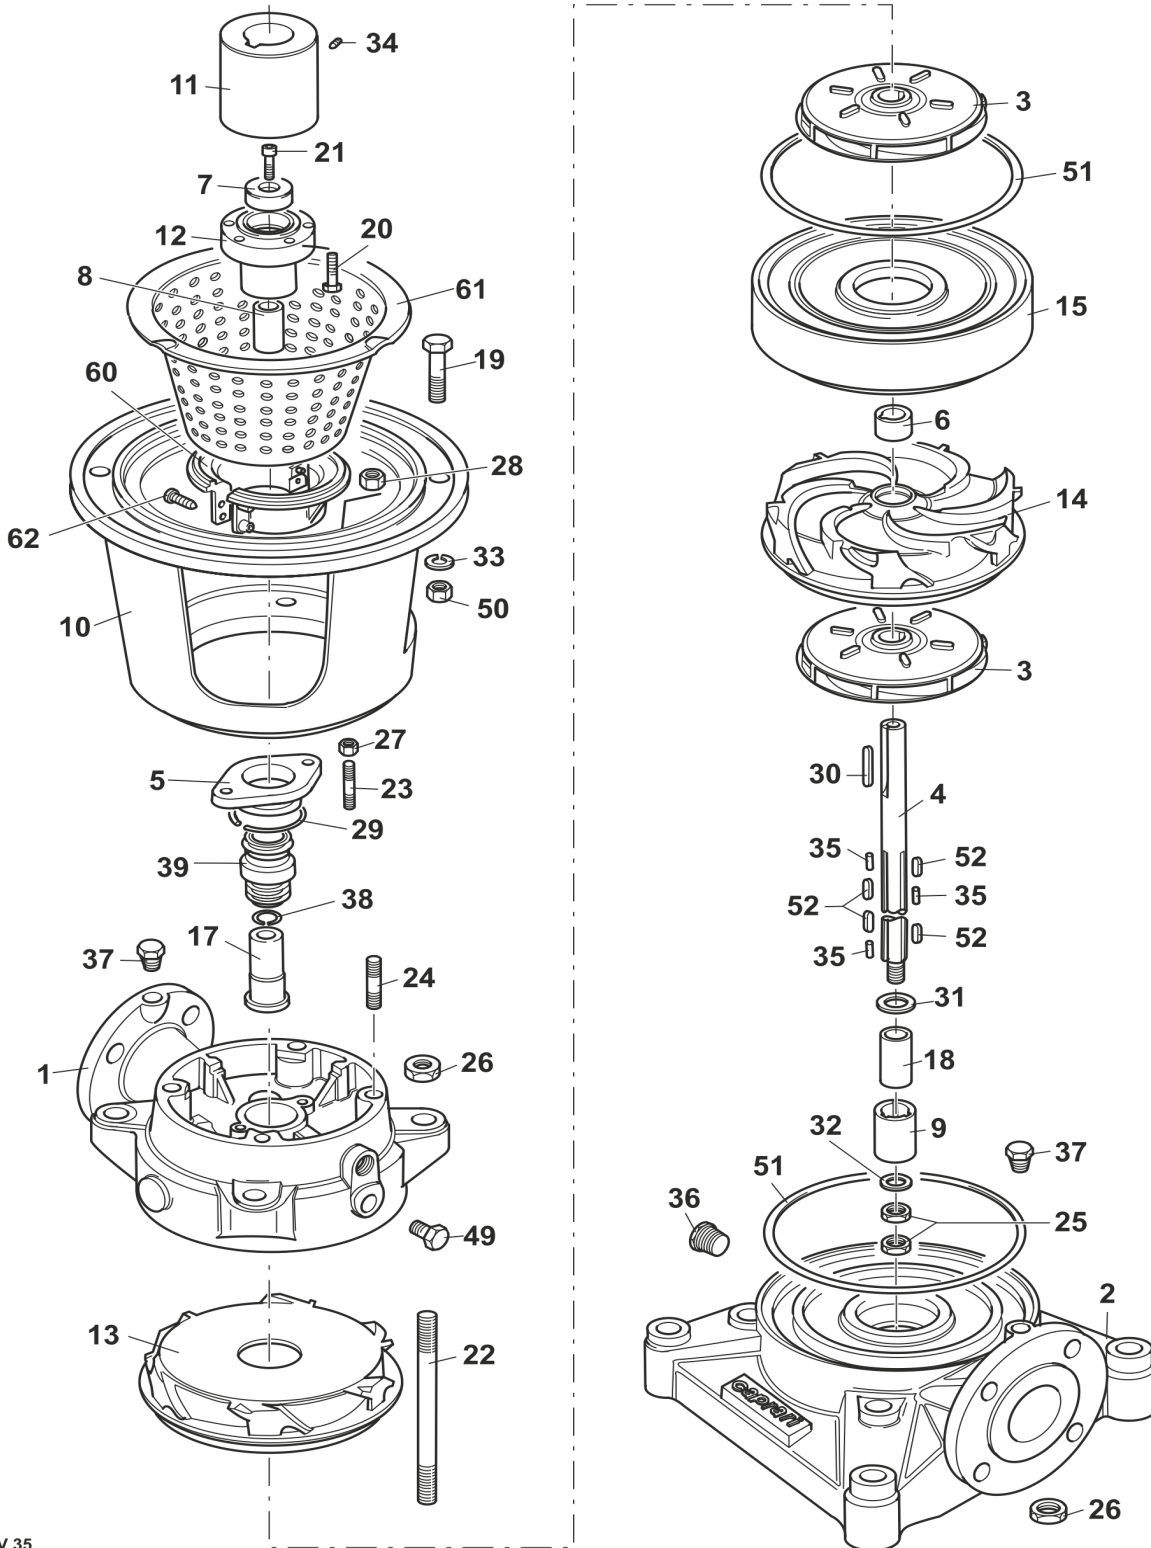

CAPRARI SpA

41123 MODENA (ITALY) - VIA EMILIA OVEST, 900
Tel. +39 059897611 - Fax +39 059 897897
email: info@caprari.it - www.caprari.com

670552 - HVUT50 / 3A MULTISTAGE VERTICAL WET END

TAV 35

COMPONENTS LIST

Pos.	Coded	Serial N °	Description	Qty
1	400172	HMT50-1	DELIVERY CASING	1 PZ