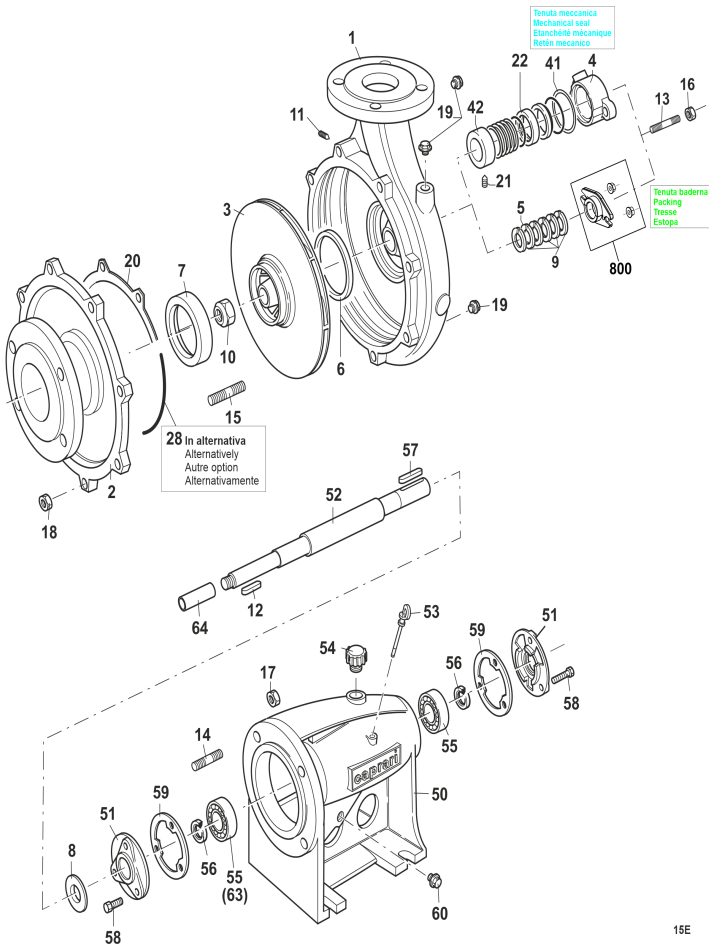

CAPRARI S.p.A

pumping power

780403 - MEC-A3/65A HORIZONTAL PUMP

15E

COMPONENTS LIST

Pos.	Code	Serial N°	Description	Qty
1	400080	MEC65/260-1	DELIVERY CASING	1 PZ
2	400391	MEC65/260-3	SUCTION COVER	1 PZ
3	400808	MEC65/260-5A	IMPELLER D.260	1 PZ
5	330153	MEC50/260-43	LANTER RING	1 PZ
6	440536	MEC65/200-165A	WEAR RING	1 PZ
7	440537	MEC65/200-165B	WEAR RING	1 PZ
8	310835	MEC50/260-18	DEFLECTOR	1 PZ
9	330344	MEC50/260-33	PACKING 7X7	5 PZ
10	330132	DS02309	NON-STANDARD NUT M18X1.5X16 UNI7474 (TO DRAW)	1 PZ
11	300745	GC0735	DOWEL M10X12 UNI5923/DIN913-12.9	1 PZ
12	310427	LCH0732	FEATHER KEY A6X6X30 (TOL.UNI6604)-C50	1 PZ
13	300394	PN02007	STUD M10(6G/6G)X50 UNI5909/DIN938	2 PZ
14	300361	PN0733	STUD M14(6G/6G)X30 UNI5909/DIN938-5.8	4 PZ
15	300341	PN0684	STUD M12(6G/6G)X25 UNI5909/DIN938-5.8	8 PZ
17	310028	DN0734	NUT M14 UNI5588/DIN934-6S	4 PZ
18	310025	DN0676	NUT M12 UNI5588/DIN934-6S	8 PZ
19	310714	TF01304	PLUG 3/8" GAS CONICAL (AFL N.290/292)	3 PZ
20	330722	MEC50/260-141	GASKET FOR SUCTION COVER	2 PZ
	889130	KIT P39/1-8	STUFFING BOX KIT	1 PZ
50	440805	MEC2A-178	PEDESTAL	1 PZ
51	410671	MEC2A-9	BEARING COVER	2 PZ
52	411144	MEC2AU-1007	PUMP SHAFT + CSN L.461	1 PZ
55	350043	CSN061	BEARING 6305	2 PZ
53	310816	MEC2A-26	OIL DIPSTICK L=77	1 PZ
54	310743	MEC1A-28	OIL FILTER PLUG	1 PZ
56	330240	AT0379	SEAL RING 25X38X7	2 PZ
57	310446	LCH0968	FEATHER KEY A8X7X50 UNI6604-C50	1 PZ
58	300055	VTE0116	SCREW M8X20 UNI5739/DIN933-8.8	6 PZ
59	330824	MEC2A-146	GASKET FOR FLANGE	2 PZ
60	310714	TF01304	PLUG 3/8" GAS CONICAL (AFL N.290/292)	1 PZ
64	410861	MEC2AU-220	SHAFT SPACER SLEEVE	1 PZ