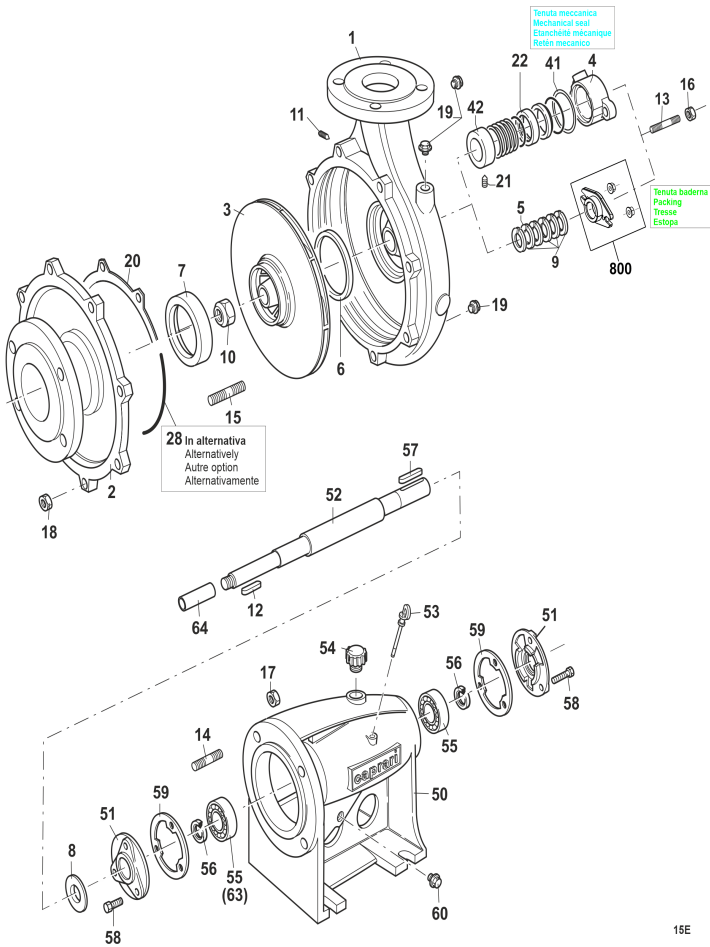

CAPRARI S.p.A

pumping power

780417 - MEC-A3/80A HORIZONTAL PUMP

15E

COMPONENTS LIST

Pos.	Code	Serial N°	Description	Qty
1	400083	MEC80/260-1	DELIVERY CASING	1 PZ
2	400394	MEC80/260-3	SUCTION COVER	1 PZ
3	400811	MEC80/260-5A	IMPELLER D.260	1 PZ
5	420822	MEC80/260-43	LANTERN RING	1 PZ
6	440538	MEC80/200-165A	WEAR RING	1 PZ
7	440539	MEC80/200-165B	WEAR RING	1 PZ
8	310836	MEC80/260-18	DEFLECTOR	1 PZ
9	330345	MEC80/260-33	PACKING 8X8	5 PZ
10	330133	DS02310	NON-STANDARD NUT M24X2X21 UNI7474 (TO DRAW)	1 PZ
11	300745	GC0735	DOWEL M10X12 UNI5923/DIN913-12.9	1 PZ
12	310434	LCH0760	FEATHER KEY A8X7X35 (TOL.UNI6604)-C50	1 PZ
13	300394	PN02007	STUD M10(6G/6G)X50 UNI5909/DIN938	2 PZ
14	300367	PN0722	STUD M16(6G/6G)X35 UNI5909/DIN938-5.8	4 PZ
15	300340	PN01207	STUD M12(6G/6G)X28 UNI5909/DIN938-5.8	8 PZ
17	310031	DN0724	NUT M16 UNI5588/DIN934-6S	4 PZ
18	310025	DN0676	NUT M12 UNI5588/DIN934-6S	8 PZ
19	310714	TF01304	PLUG 3/8" GAS CONICAL (AFL N.290/292)	3 PZ
20	330463	OR01093	OR SEAL 266,29X3,53 OR41050 (AP)	1 PZ
	889128	KIT P51/1-8	STUFFING BOX KIT	1 PZ
50	440806	MEC3A-178	PEDESTAL	1 PZ
51	410672	MEC3A-9	BEARING COVER	2 PZ
52	411145	MEC3AU-1007	PUMP SHAFT + CSN L.576	1 PZ
55	350045	CSN0172	BEARING 6307/C3	2 PZ
53	310817	MEC3A-26	OIL DIPSTICK L=94	1 PZ
54	310743	MEC1A-28	OIL FILTER PLUG	1 PZ
56	330259	AT01785	SEAL RING 35X52X7	2 PZ
57	310462	LCH0458	FEATHER KEY A10X8X70 UNI6604-C50	1 PZ
58	300055	VTE0116	SCREW M8X20 UNI5739/DIN933-8.8	6 PZ
59	330825	MEC3A-146	GASKET FOR FLANGE	2 PZ
60	310714	TF01304	PLUG 3/8" GAS CONICAL (AFL N.290/292)	1 PZ
64	410862	MEC3AU-220	SHAFT SPACER SLEEVE	1 PZ