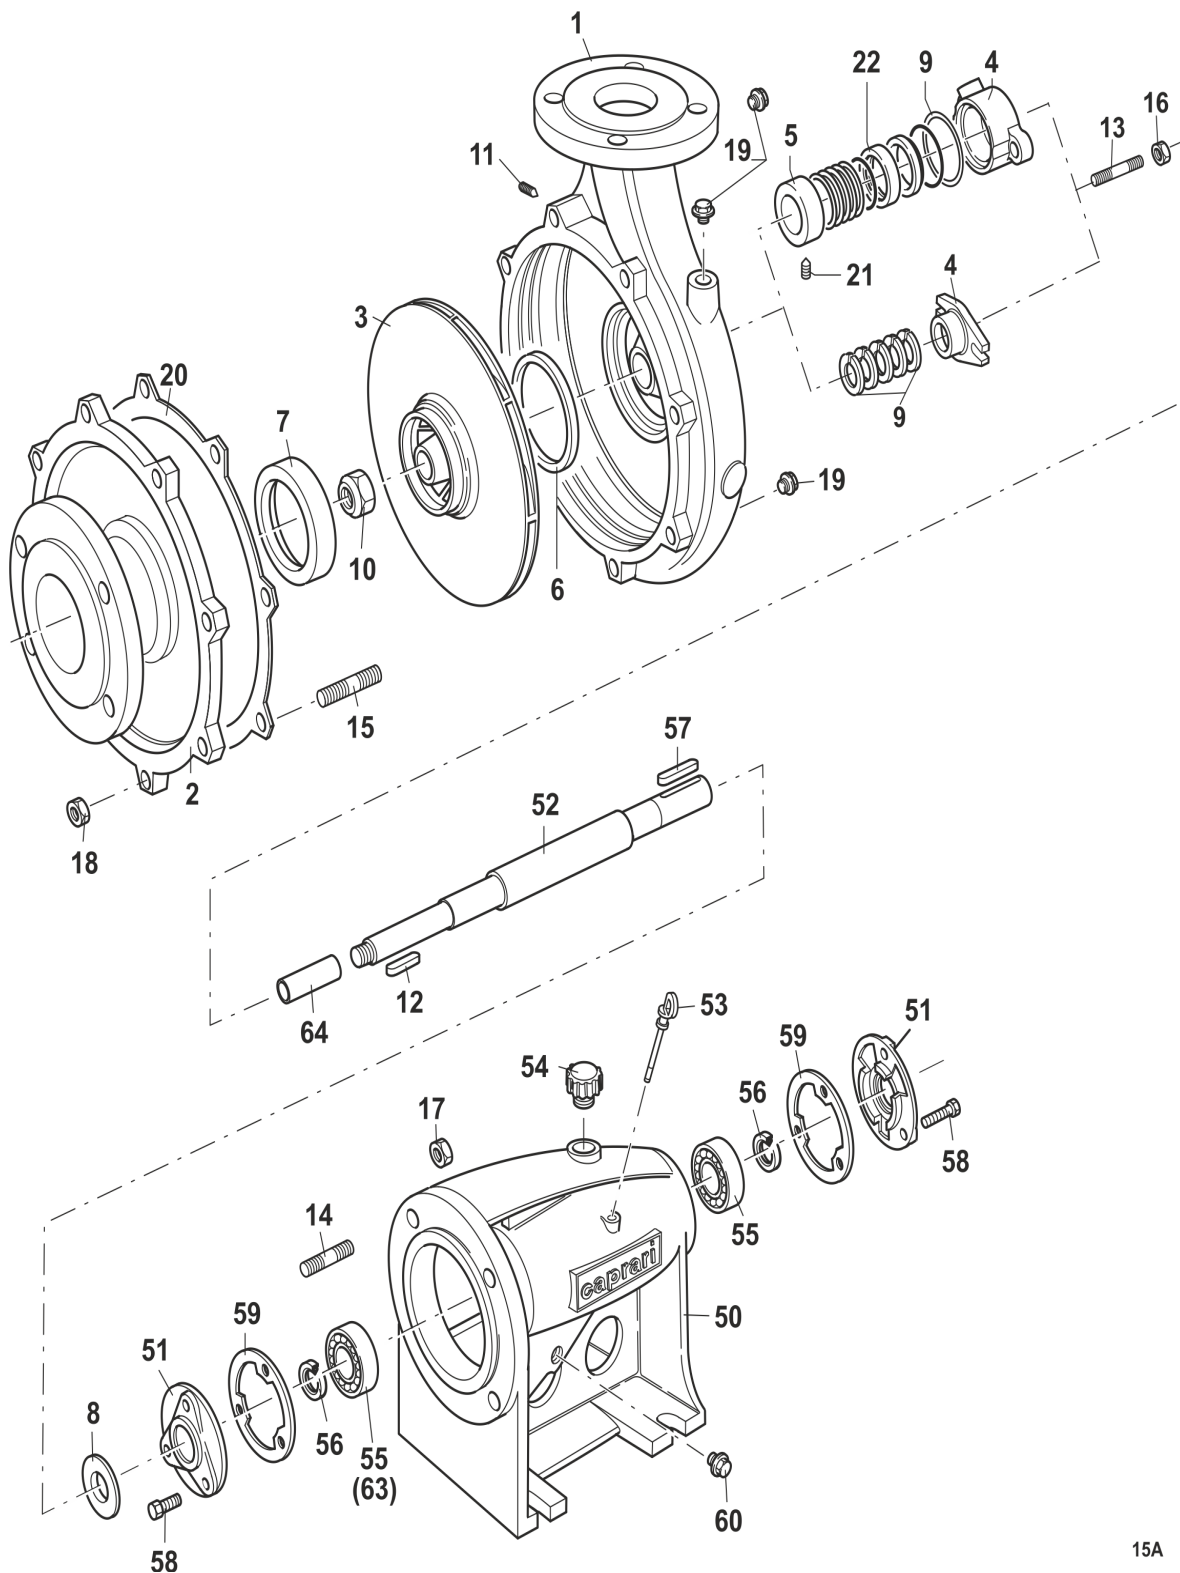

CAPRARI S.p.A

41123 MODENA (ITALY) - VIA EMILIA OVEST, 900
 Tel. +39 059897611 - Fax +39 059 897897
 email: info@caprari.it - www.caprari.com

780473 - MEC-A4/125A HORIZONTAL PUMP

COMPONENTS LIST

Pos.	Code	Serial N°	Description	Qty
	600168	MEC125/420A	HORIZONTAL HYDRAULIC PART	1 PZ
1	400107	MEC125/420-1	DELIVERY CASING	1 PZ
2	400404	MEC125/420-3	SUCTION COVER	1 PZ
3	400821	MEC125/420-5A	IMPELLER D.420	1 PZ
4	410634	MEC100/420-8	STUFFING BOX	1 PZ
5	420823	MEC100/420-43	LANTERN RING	1 PZ
6	440542	MEC125/420-165A	WEAR RING	1 PZ
7	440543	MEC125/420-165B	WEAR RING	1 PZ
8	310837	MEC100/420-18	DEFLECTOR	1 PZ
9	330346	MEC100/420-33	PACKING	5 PZ
10	330134	DS02311	NON-STANDARD NUT M27X2X22.5 UNI7474	1 PZ
11	300760	GC0726	DOWEL M14X16 UNI 5923-12.9	1 PZ
12	310454	LCH0718	FEATHER KEY A10X8X40 UNI6604-C50	1 PZ
13	300398	PN02011	STUD M12(6G/6G)X65 UNI5909	2 PZ
14	300380	PN0721	STUD M20(6G/6G)X45 UNI 5909-5.8	4 PZ
15	300367	PN0722	STUD M16(6G/6G)X35 UNI 5909-5.8	12 PZ
16	310203	DN01435	NUT M12 UNI5588-A2	2 PZ
17	310034	DN0723	NUT M20 UNI 5588-6S	4 PZ
18	310031	DN0724	NUT M16 UNI 5588-6S	12 PZ
19	310714	TF01304	PLUG 3/8"GAS CONICAL (AFL N.290/292)	3 PZ
20	330738	MEC125/420-141	GASKET FOR SUCTION COVER	1 PZ
	620063	MEC4A	BASE SUPPORT	1 PZ
50	440807	MEC4A-178	PEDESTAL	1 PZ
51	410673	MEC4A-9	BEARING COVER	2 PZ
52	411146	MEC4AU-1007	PUMP SHAFT + CSN L.722	1 PZ
53	310818	MEC4A-26	OIL DIPSTICK	1 PZ
54	310743	MEC1A-28	OIL FILTER PLUG	1 PZ
55	350046	CSN0275	BEARING 6309	2 PZ
56	330261	AT01799	SEAL RING 45x65x8	2 PZ
57	310469	LCH0719	FEATHER KEY A12X8X90 UNI6604-C50	1 PZ
58	300080	VTE0119	SCREW M10X25 UNI5739-8.8	6 PZ
59	330826	MEC4A-146	GASKET FOR FLANGE	2 PZ
60	310714	TF01304	PLUG 3/8"GAS CONICAL (AFL N.290/292)	1 PZ
64	410863	MEC4AU-220	SHAFT SPACER SLEEVE	1 PZ