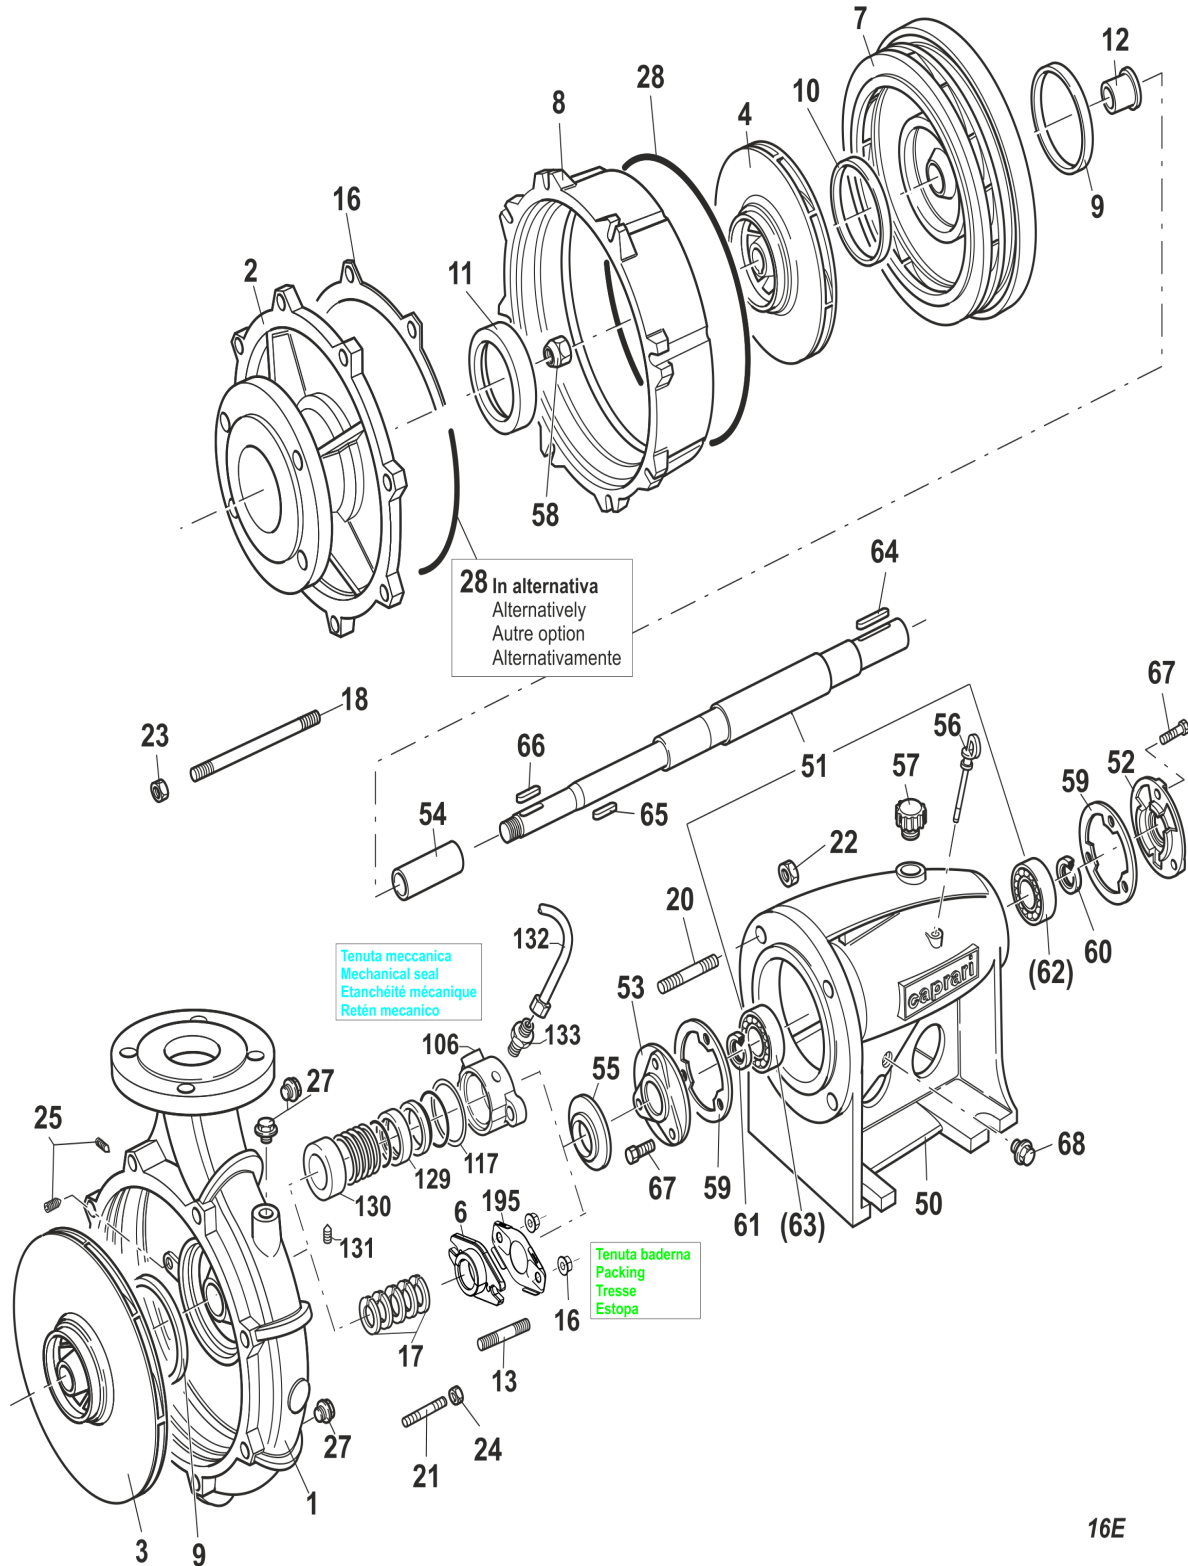

780877 - MEC-MR125/2A HORIZONTAL PUMP

COMPONENTS LIST

Pos.	Code	Serial N°	Description	Qty
1	400107	MEC125/420-1	DELIVERY CASING	1 PZ
2	400404	MEC125/420-3	SUCTION COVER	1 PZ
3	400821	MEC125/420-5A	IMPELLER D.420	1 PZ
4	400820	MEC125/330-5A	IMPELLER D.330	1 PZ
6	411313	P65-8	STUFFING BOX	2 PZ
7	430385	MECM125-73	DIFFUSER	1 PZ
8	430391	MECM125-74	STAGE CASING	1 PZ
9	440542	MEC125/420-165A	WEAR RING	2 PZ
10	440542	MEC125/420-165A	WEAR RING	1 PZ
11	440543	MEC125/420-165B	WEAR RING	1 PZ
12	410716	MECM125-10	SPACER SLEEVE	1 PZ
16	330738	MEC125/420-141	GASKET FOR SUCTION COVER	2 PZ
17	330346	MEC100/420-33	PACKING	7 PZ
18	300613	PS01096	SPECIAL STUD M16X164 (TO DRAW)	12 PZ
20	300380	PN0721	STUD M20(6G/6G)X45 UNI5909/DIN938-5.8	4 PZ
21	300398	PN02011	STUD M12(6G/6G)X65 UNI5909/DIN938	2 PZ
22	310034	DN0723	NUT M20 UNI5588/DIN934-6S	4 PZ
23	310031	DN0724	NUT M16 UNI5588/DIN934-6S	12 PZ
24	310220	DN0037496	EXAGONAL FLANGED NUT M12 WITH SERRATION UNI EN20898/2/DIN6923-A2	2 PZ
25	300760	GC0726	DOWEL M14X16 UNI5923/DIN913-12.9	2 PZ
27	310714	TF01304	PLUG 3/8"GAS CONICAL (AFL N.290/292)	3 PZ
28	330471	OR0897	OR SEAL 430,66X3,53 OR41700(AP)	1 PZ
195	461017	P65/1-240	PTO SHAFT GUARD	2 PZ
50	440807	MEC4A-178	PEDESTAL	1 PZ
51	411167	MEC4AMR/2-1007	PUMP SHAFT + CSN L.851	1 PZ
62	350085	CSN01299	BEARING 3211/C3 (N.14 BALLS)	1 PZ
63	350115	CSN0851	BEARING 3309/C3 (N.12 BALLS)	1 PZ
52	410680	MEC4AC-9	BEARING COVER	1 PZ
53	410673	MEC4A-9	BEARING COVER	1 PZ
54	410863	MEC4AU-220	SHAFT SPACER SLEEVE	1 PZ
55	310837	MEC100/420-18	DEFLECTOR	1 PZ
56	310818	MEC4A-26	OIL DIPSTICK L=112	1 PZ
57	310743	MEC1A-28	OIL FILTER PLUG	1 PZ
58	330134	DS02311	NON-STANDARD NUT M27X2X22.5 UNI7474 (TO DRAW)	1 PZ
59	330826	MEC4A-146	GASKET FOR FLANGE	2 PZ
60	330291	AT01356	SEAL RING 55X70X8	1 PZ
61	330261	AT01799	SEAL RING 45X65X8	1 PZ
64	310495	LCH01633	FEATHER KEY A14X9X90 UNI6604-C50	1 PZ
65	310454	LCH0718	FEATHER KEY A10X8X40 UNI6604-C50	1 PZ
66	310454	LCH0718	FEATHER KEY A10X8X40 UNI6604-C50	1 PZ
67	300080	VTE0119	SCREW M10X25 UNI5739/DIN933-8.8	6 PZ
68	310714	TF01304	PLUG 3/8"GAS CONICAL (AFL N.290/292)	1 PZ