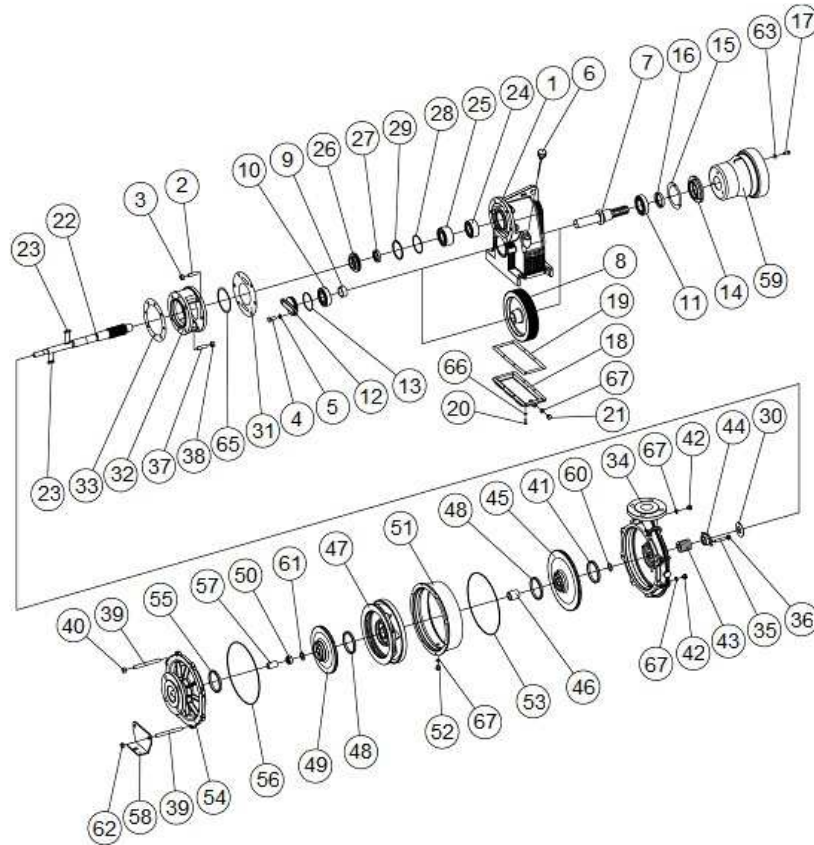

T3K80/2E - R.5,4

		Code	Description	Qty
1		205153A/A	Gear box	1
2		3VP016	Stud bolt	6
3		3DEA012Z	Nut	6
4		3VTE027	Screw	2
5		3RE012	Washer	2
6		213820P	Breather plug	1
7		205131G	PTO shaft	1
8		205142G	Gear	1
9		205132N	Spacer	1

10		3CU009	Ball bearing	1
11		3CU134	Ball bearing	1
12		205129A/A	Cover	1
13		3OR004	O-Ring	1
14		205127A/A	Cover	1
15		205148F	Gasket	1
16		3AT010	Seal ring	1
17		3VTE002	Screw	3
18		205154B	Cover	1
19		205147F	Gasket	1
20		3VTE001	Screw	8
21		204470B	Magnetic plug	1
22		205441G	Shaft with pinion	1
23		3LI011	Key	2
24		3CU020	Ball bearing	1
25		3CU021	Ball bearing	1
26		205128A/A	Cover	1
27		3AT006	Seal ring	1
28		3OR004	O-Ring	1
29		3AFI008	Seeger	1
30		3AP003	Seal ring	1
31		205149F	Gasket	1
32		205438A	Pump support	1
33		205202F	Gasket	1
34		205200A/A	Pump body	1
35		3VP005T	Stud bolt	2
36		3DEA010T	Nut	2
37		3VP016	Stud bolt	4
38		3DEA012Z	Nut	4
39		3VP022	Tie rod	8
40		3DEA012Z	Nut	6
41		203990A	Wear ring	1
42		3NO019	Plug	2
43		205640F	Stuffing-box ring	6
44		201007C	Stuffing-box flange	1
45		203951A00	Impeller	1
46		203986T	Spacer	1
47		203947A/A	Diffuser	1
48		203990A	Wear ring	2
49		203950A00	Impeller	1
50		217274N	Self-locking nut	1
51		203952A	Diffuser shell	1
52		3NO019	Plug	1
53		3OR069	O-Ring	1
54		203953A/1A	Suction cover	1
55		203990A	Wear ring	1
56		218271F	Gasket	1
57		201691C	Bush	1
58		205505N	Foot	1
59		204477P	Universal joint guard	1
60		212497I	Washer	1
61		206715D	Washer	1
62		3DEB012	Nut	2
63		3RB008Z	Washer	3
65		205464F	Gasket	1
66		3RB006	Washer	8
67		3RA004	Washer	4