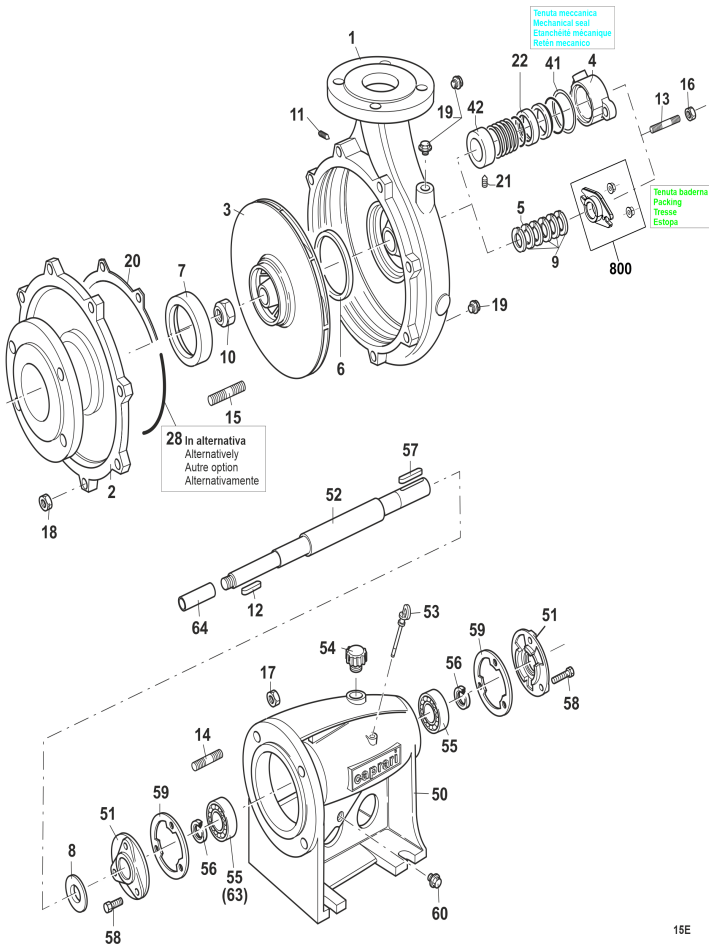

CAPRARI S.p.A

pumping power

780382 - MEC-A3/50A HORIZONTAL PUMP

15E

COMPONENTS LIST

Pos.	Code	Serial N°	Description	Qty
1	400077	MEC50/260-1	DELIVERY CASING	1 PZ
2	400388	MEC50/260-3	SUCTION COVER	1 PZ
3	400805	MEC50/260-5A	IMPELLER D.260	1 PZ
5	330153	MEC50/260-43	LANTER RING	1 PZ
6	440534	MEC50/260-165A	WEAR RING	1 PZ
7	440535	MEC50/260-165B	WEAR RING	1 PZ
8	310835	MEC50/260-18	DEFLECTOR	1 PZ
9	330344	MEC50/260-33	PACKING 7X7	5 PZ
10	330132	DS02309	NON-STANDARD NUT M18X1.5X16 UNI7474 (TO DRAW)	1 PZ
11	300745	GC0735	DOWEL M10X12 UNI5923/DIN913-12.9	1 PZ
12	310427	LCH0732	FEATHER KEY A6X6X30 (TOL.UNI6604)-C50	1 PZ
13	300394	PN02007	STUD M10(6G/6G)X50 UNI5909/DIN938	2 PZ
14	300361	PN0733	STUD M14(6G/6G)X30 UNI5909/DIN938-5.8	4 PZ
15	300341	PN0684	STUD M12(6G/6G)X25 UNI5909/DIN938-5.8	8 PZ
17	310028	DN0734	NUT M14 UNI5588/DIN934-6S	4 PZ
18	310025	DN0676	NUT M12 UNI5588/DIN934-6S	8 PZ
19	310714	TF01304	PLUG 3/8" GAS CONICAL (AFL N.290/292)	3 PZ
20	330722	MEC50/260-141	GASKET FOR SUCTION COVER	2 PZ
	889130	KIT P39/1-8	STUFFING BOX KIT	1 PZ
50	440805	MEC2A-178	PEDESTAL	1 PZ
51	410671	MEC2A-9	BEARING COVER	2 PZ
52	411144	MEC2AU-1007	PUMP SHAFT + CSN L.461	1 PZ
55	350043	CSN061	BEARING 6305	2 PZ
53	310816	MEC2A-26	OIL DIPSTICK L=77	1 PZ
54	310743	MEC1A-28	OIL FILTER PLUG	1 PZ
56	330240	AT0379	SEAL RING 25X38X7	2 PZ
57	310446	LCH0968	FEATHER KEY A8X7X50 UNI6604-C50	1 PZ
58	300055	VTE0116	SCREW M8X20 UNI5739/DIN933-8.8	6 PZ
59	330824	MEC2A-146	GASKET FOR FLANGE	2 PZ
60	310714	TF01304	PLUG 3/8" GAS CONICAL (AFL N.290/292)	1 PZ
64	410861	MEC2AU-220	SHAFT SPACER SLEEVE	1 PZ